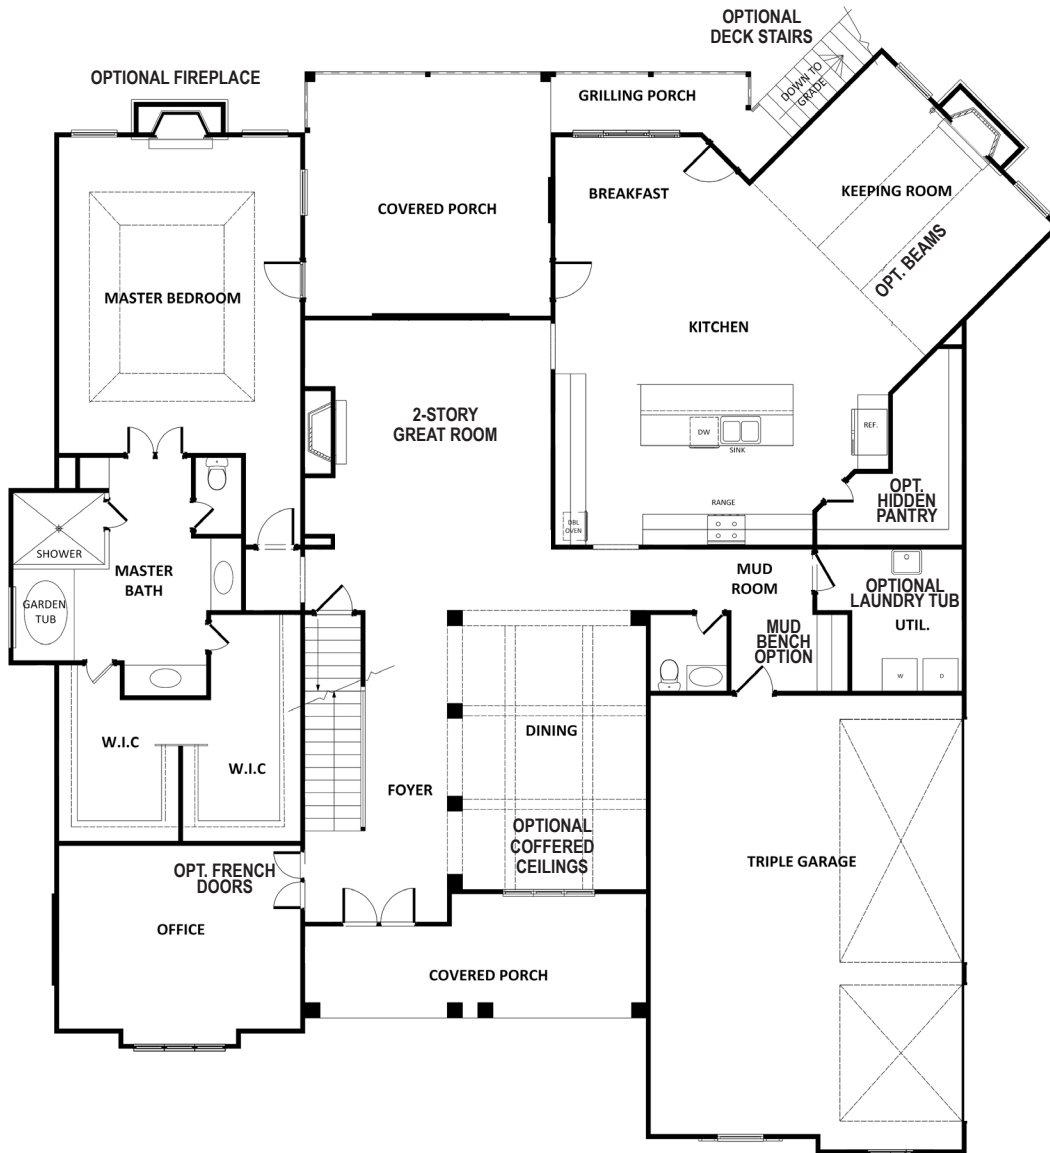


RALEIGH

ANNELISE PARK

4 Beds | 4.5 Baths | 3,899 Sq. Ft.

770-502-6230 | [HeatherlandHomes.com](https://www.HeatherlandHomes.com)

Prices, plans, elevations, square footage, specifications, materials, and included features are subject to change at any time without notice or obligation. Drawings, renderings, images, square footage, plans, elevations, features, colors and sizes are approximate and may vary from the actual homes built. © 2021 Tamra Wade Team of RE/MAX TRU (770) 502-6230. All rights reserved.

Revised 6-15-22

RE/MAX TRU
— POWERED BY —
TAMRA WADE

RALEIGH

ANNELISE PARK

FIRST FLOOR

770-502-6230 | HeatherlandHomes.com

Prices, plans, elevations, square footage, specifications, materials, and included features are subject to change at any time without notice or obligation. Drawings, renderings, images, square footage, plans, elevations, features, colors and sizes are approximate and may vary from the actual homes built. © 2021 Tamra Wade Team of RE/MAX TRU (770) 502-6230. All rights reserved.

Revised 6-15-22

RALEIGH

ANNELISE PARK

SECOND FLOOR

770-502-6230 | HeatherlandHomes.com

Prices, plans, elevations, square footage, specifications, materials, and included features are subject to change at any time without notice or obligation. Drawings, renderings, images, square footage, plans, elevations, features, colors and sizes are approximate and may vary from the actual homes built. © 2021 Tamra Wade Team of RE/MAX TRU (770) 502-6230. All rights reserved.