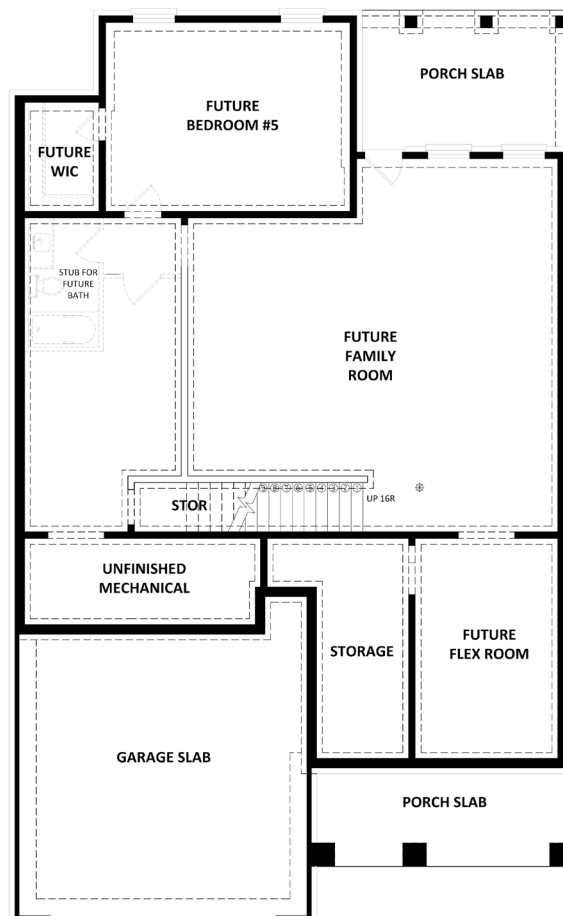

4 BEDROOM
3.5 BATHROOM
3,069 SQ FT

Cameron

PROMENADE AT THE SQUARE | FLOORPLAN

Prices, plans, elevations, square footage, specifications, materials, and included features are subject to change at any time without notice or obligation. Drawings, renderings, images, square footage, plans, elevations, features, colors and sizes are approximate and may vary from the actual homes built. © 2019 Tamra Wade Team of RE/MAX TRU (770) 502-6232. All rights reserved.

Revised 9-4-19

RE/MAX TRU

TAMRA WADE
TEAM

Sales Center: 770-502-6230 | HeatherlandHomes.com

Cameron

PROMENADE AT THE SQUARE | FLOORPLAN

Elevation A

Elevation B

Opt. Basement Floor

Prices, plans, elevations, square footage, specifications, materials, and included features are subject to change at any time without notice or obligation. Drawings, renderings, images, square footage, plans, elevations, features, colors and sizes are approximate and may vary from the actual homes built. © 2019 Tamra Wade Team of RE/MAX TRU (770) 502-6232. All rights reserved.

Revised 9-4-19

Sales Center: 770-502-6230 | HeatherlandHomes.com

Cameron

PROMENADE AT THE SQUARE | FLOORPLAN

First Floor

Prices, plans, elevations, square footage, specifications, materials, and included features are subject to change at any time without notice or obligation. Drawings, renderings, images, square footage, plans, elevations, features, colors and sizes are approximate and may vary from the actual homes built. © 2019 Tamra Wade Team of RE/MAX TRU (770) 502-6232. All rights reserved.