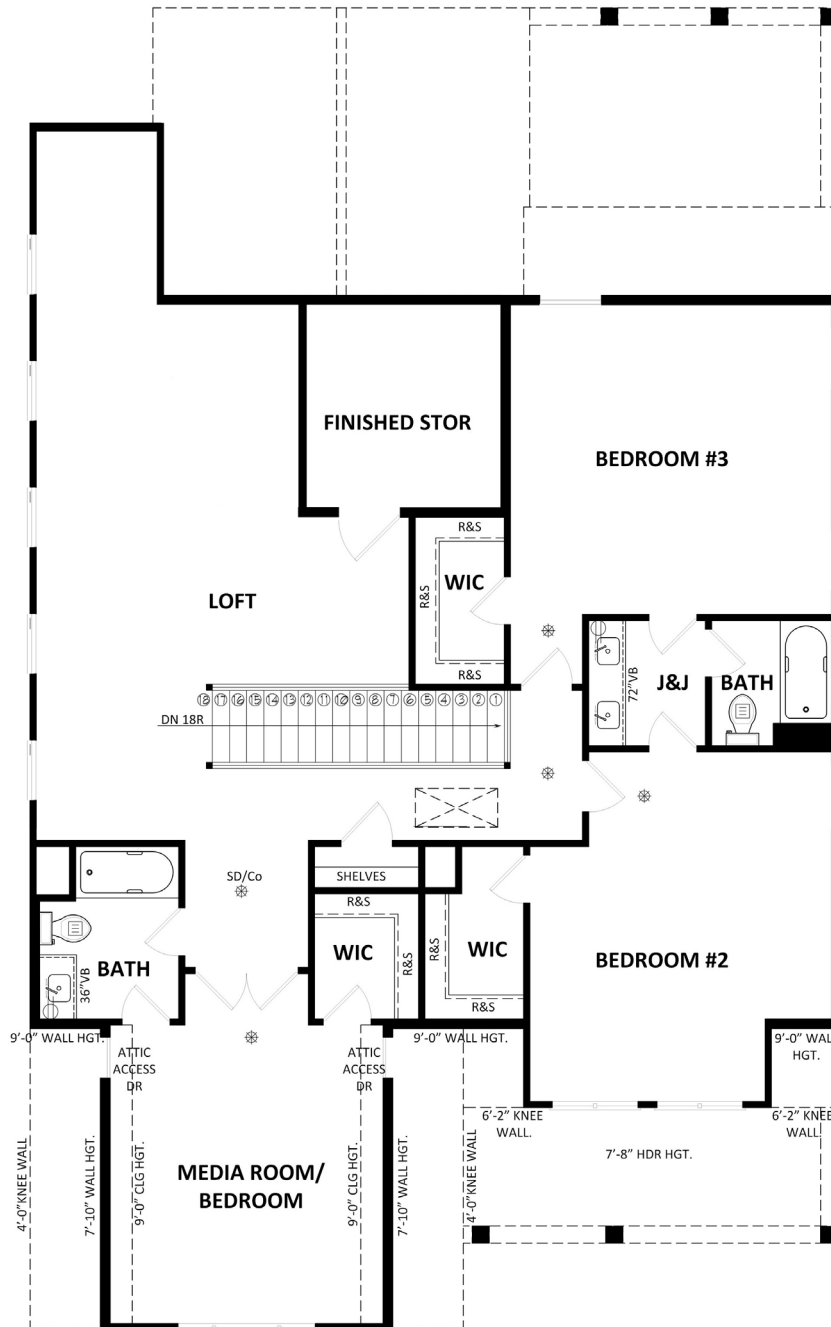

4 BEDROOM
3.5 BATHROOM
3,069 SQ FT

Cameron

PROMENADE AT THE SQUARE | FLOORPLAN

Prices, plans, elevations, square footage, specifications, materials, and included features are subject to change at any time without notice or obligation. Drawings, renderings, images, square footage, plans, elevations, features, colors and sizes are approximate and may vary from the actual homes built. © 2019 Tamra Wade Team of RE/MAX TRU (770) 502-6232. All rights reserved.

Revised 9-4-19

Sales Center: 770-502-6230 | HeatherlandHomes.com

Cameron

PROMENADE AT THE SQUARE | FLOORPLAN

First Floor

Prices, plans, elevations, square footage, specifications, materials, and included features are subject to change at any time without notice or obligation. Drawings, renderings, images, square footage, plans, elevations, features, colors and sizes are approximate and may vary from the actual homes built. © 2019 Tamra Wade Team of RE/MAX TRU (770) 502-6232. All rights reserved.

Revised 9-4-19

Sales Center: 770•502•6230 | HeatherlandHomes.com

Second Floor

Prices, plans, elevations, square footage, specifications, materials, and included features are subject to change at any time without notice or obligation. Drawings, renderings, images, square footage, plans, elevations, features, colors and sizes are approximate and may vary from the actual homes built. © 2019 Tamra Wade Team of RE/MAX TRU (770) 502-6232. All rights reserved.