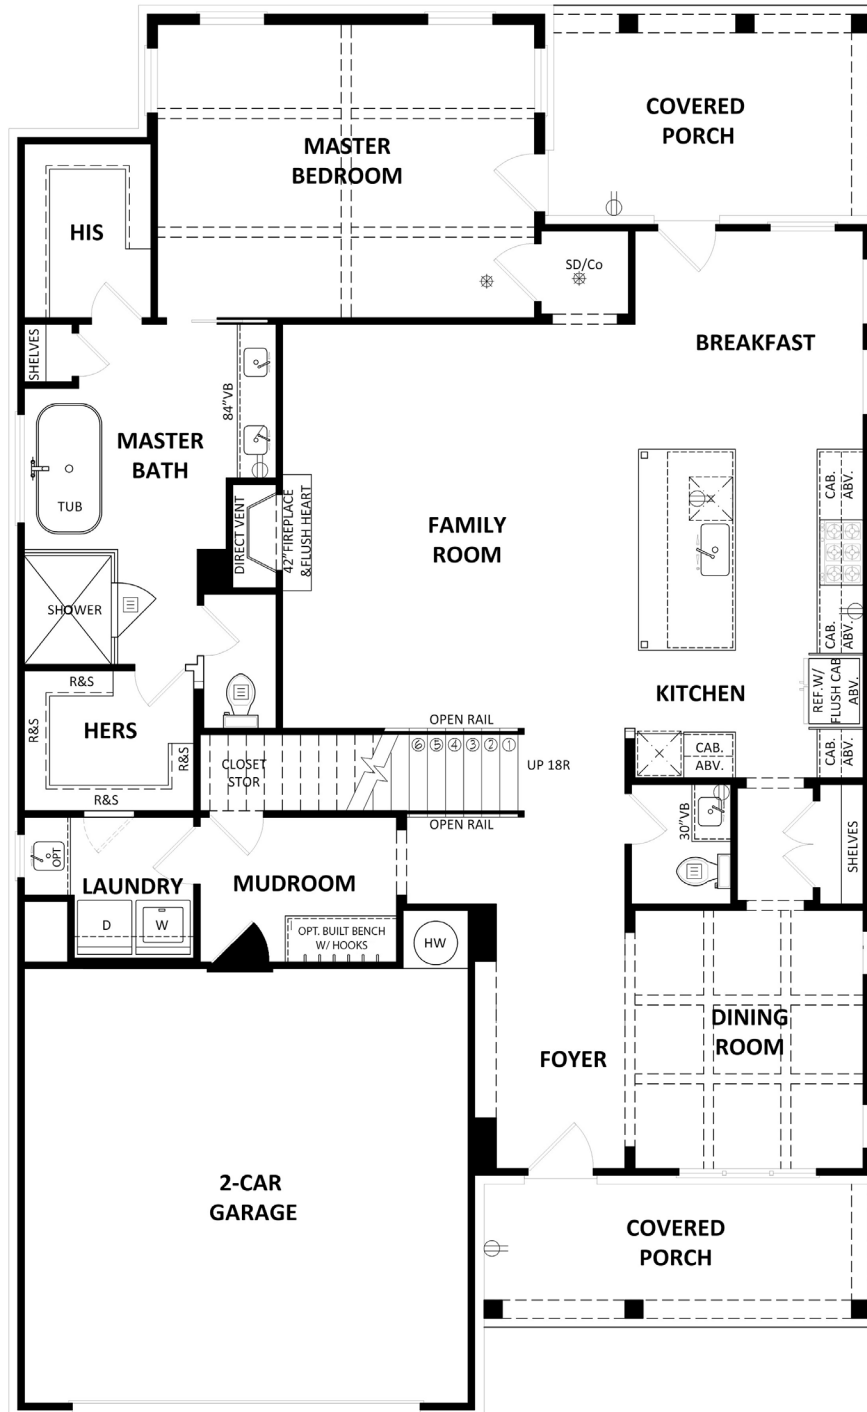

4 BEDROOM
3.5 BATHROOM
3,069 SQ FT

Cameron

PROMENADE AT THE SQUARE | FLOORPLAN

Prices, plans, elevations, square footage, specifications, materials, and included features are subject to change at any time without notice or obligation. Drawings, renderings, images, square footage, plans, elevations, features, colors and sizes are approximate and may vary from the actual homes built. © 2019 Tamra Wade Team of RE/MAX TRU (770) 502-6232. All rights reserved.

Opt. Basement Floor

Prices, plans, elevations, square footage, specifications, materials, and included features are subject to change at any time without notice or obligation. Drawings, renderings, images, square footage, plans, elevations, features, colors and sizes are approximate and may vary from the actual homes built. © 2019 Tamra Wade Team of RE/MAX TRU (770) 502-6232. All rights reserved.

Revised 9-4-19

Sales Center: 770-502-6230 | HeatherlandHomes.com

Cameron

PROMENADE AT THE SQUARE | FLOORPLAN

First Floor

Prices, plans, elevations, square footage, specifications, materials, and included features are subject to change at any time without notice or obligation. Drawings, renderings, images, square footage, plans, elevations, features, colors and sizes are approximate and may vary from the actual homes built. © 2019 Tamra Wade Team of RE/MAX TRU (770) 502-6232. All rights reserved.