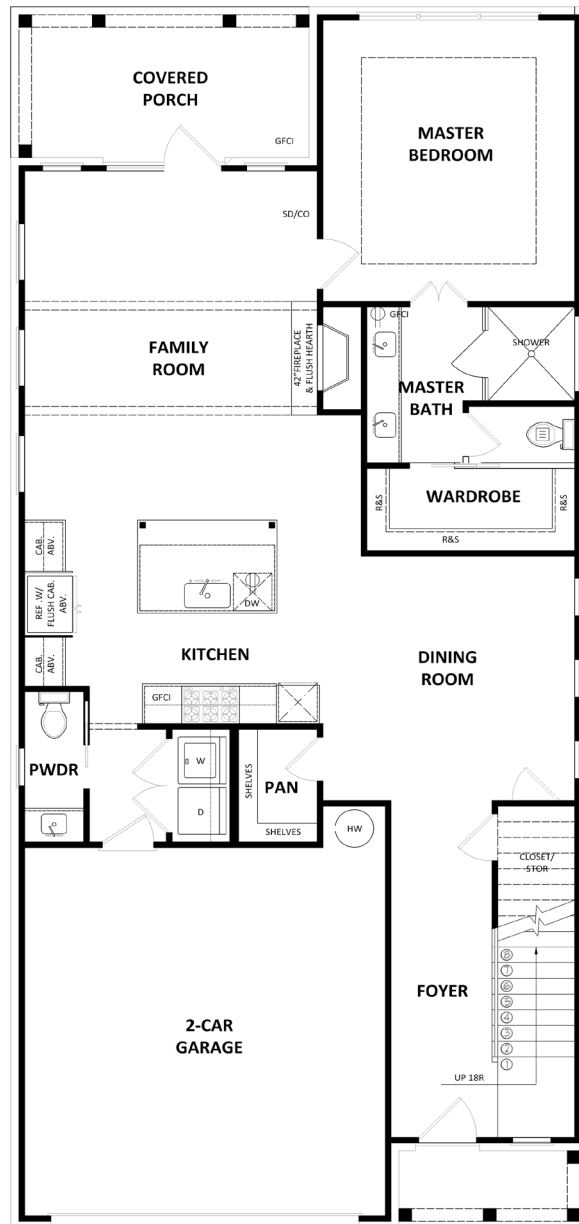

ASHLEY  
PROMENADE RIDGE

SHOWN IN OPTIONAL  
ELEVATION B

4 Beds  
3.5 Baths  
2,550 Sq. Ft.

ELEVATION A

ELEVATION C

770-502-6230 | HeatherlandHomes.com

Prices, plans, elevations, square footage, specifications, materials, and included features are subject to change at any time without notice or obligation. Drawings, renderings, images, square footage, plans, elevations, features, colors and sizes are approximate and may vary from the actual homes built. © 2021 Tamra Wade Team of RE/MAX TRU (770) 502-6230. All rights reserved.

Revised 7-5-22

**RE/MAX** TRU  
— POWERED BY —  
TAMRA WADE

ASHLEY  
PROMENADE RIDGE

FIRST FLOOR

770-502-6230 | HeatherlandHomes.com

Prices, plans, elevations, square footage, specifications, materials, and included features are subject to change at any time without notice or obligation. Drawings, renderings, images, square footage, plans, elevations, features, colors and sizes are approximate and may vary from the actual homes built. © 2021 Tamra Wade Team of RE/MAX TRU (770) 502-6230. All rights reserved.

Revised 7-5-22

ASHLEY  
PROMENADE RIDGE

SECOND FLOOR

770-502-6230 | HeatherlandHomes.com

Prices, plans, elevations, square footage, specifications, materials, and included features are subject to change at any time without notice or obligation. Drawings, renderings, images, square footage, plans, elevations, features, colors and sizes are approximate and may vary from the actual homes built. © 2021 Tamra Wade Team of RE/MAX TRU (770) 502-6230. All rights reserved.