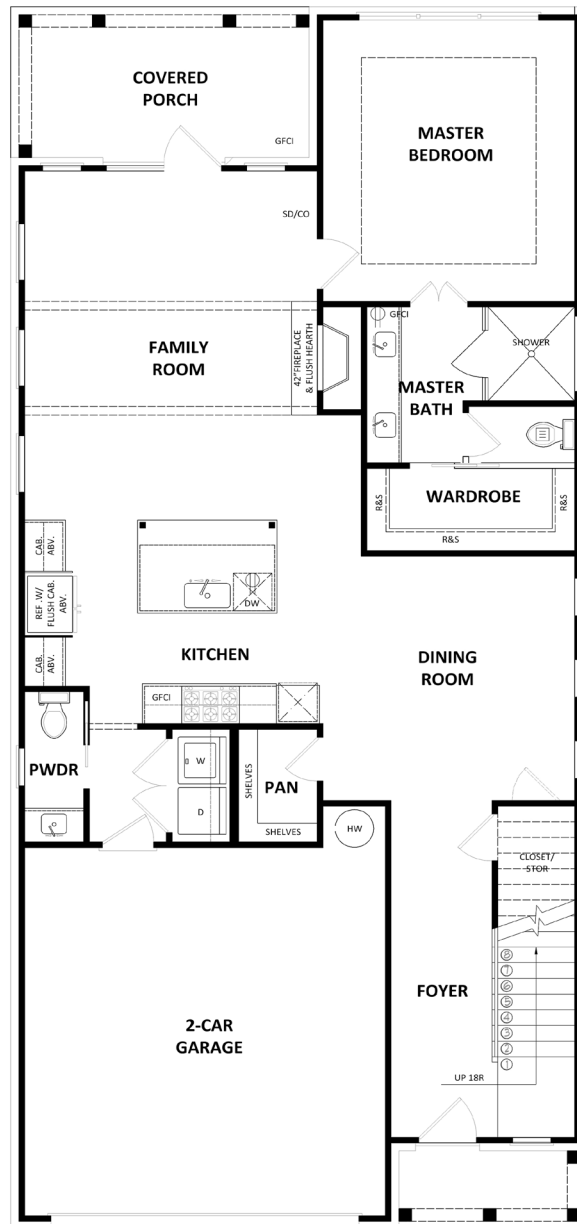

ASHLEY
PROMENADE RIDGE

SHOWN IN OPTIONAL
ELEVATION B

4 Beds
3.5 Baths
2,550 Sq. Ft.

ELEVATION A

ELEVATION C

770-502-6230 | HeatherlandHomes.com

Prices, plans, elevations, square footage, specifications, materials, and included features are subject to change at any time without notice or obligation. Drawings, renderings, images, square footage, plans, elevations, features, colors and sizes are approximate and may vary from the actual homes built. © 2021 Tamra Wade Team of RE/MAX TRU (770) 502-6230. All rights reserved.

Revised 11-29-22

RE/MAX TRU
— POWERED BY —
TAMRA WADE

ASHLEY

PROMENADE RIDGE

FIRST FLOOR

770-502-6230 | HeatherlandHomes.com

Prices, plans, elevations, square footage, specifications, materials, and included features are subject to change at any time without notice or obligation. Drawings, renderings, images, square footage, plans, elevations, features, colors and sizes are approximate and may vary from the actual homes built. © 2021 Tamra Wade Team of RE/MAX TRU (770) 502-6230. All rights reserved.

Revised 11-29-22

RE/MAX TRU
POWERED BY
TAMRA WADE

ASHLEY
PROMENADE RIDGE

SECOND FLOOR

770-502-6230 | HeatherlandHomes.com

Prices, plans, elevations, square footage, specifications, materials, and included features are subject to change at any time without notice or obligation. Drawings, renderings, images, square footage, plans, elevations, features, colors and sizes are approximate and may vary from the actual homes built. © 2021 Tamra Wade Team of RE/MAX TRU (770) 502-6230. All rights reserved.