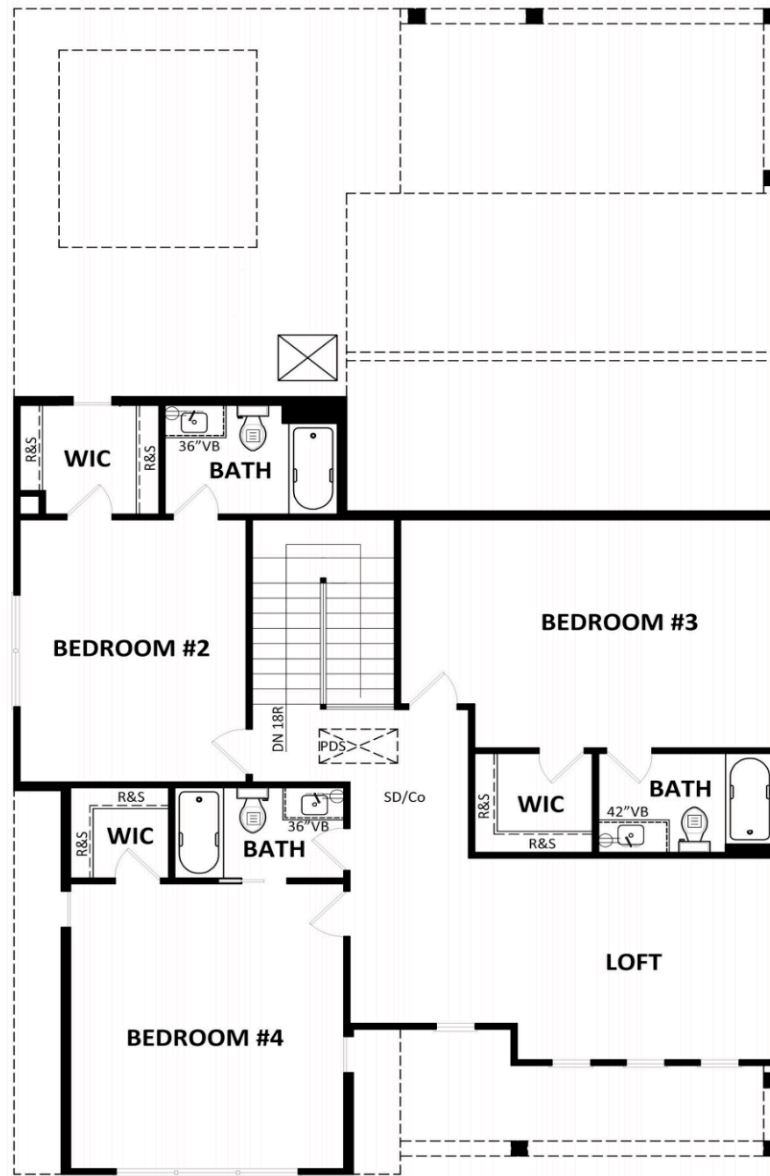

MELISSA  
PROMENADE RIDGE

SHOWN IN OPTIONAL  
ELEVATION B

4 Beds  
4.5 Baths  
3,034 Sq. Ft.

ELEVATION A

ELEVATION C

770-502-6230 | HeatherlandHomes.com

Prices, plans, elevations, square footage, specifications, materials, and included features are subject to change at any time without notice or obligation. Drawings, renderings, images, square footage, plans, elevations, features, colors and sizes are approximate and may vary from the actual homes built. © 2021 Tamra Wade Team of RE/MAX TRU (770) 502-6230. All rights reserved.

Revised 7-5-22

**RE/MAX** TRU  
— POWERED BY —  
TAMRA WADE

MELISSA  
PROMENADE RIDGE

FIRST FLOOR

770-502-6230 | HeatherlandHomes.com

Prices, plans, elevations, square footage, specifications, materials, and included features are subject to change at any time without notice or obligation. Drawings, renderings, images, square footage, plans, elevations, features, colors and sizes are approximate and may vary from the actual homes built. © 2021 Tamra Wade Team of RE/MAX TRU (770) 502-6230. All rights reserved.

Revised 7-5-22

MELISSA  
PROMENADE RIDGE

SECOND FLOOR

770-502-6230 | HeatherlandHomes.com

Prices, plans, elevations, square footage, specifications, materials, and included features are subject to change at any time without notice or obligation. Drawings, renderings, images, square footage, plans, elevations, features, colors and sizes are approximate and may vary from the actual homes built. © 2021 Tamra Wade Team of RE/MAX TRU (770) 502-6230. All rights reserved.