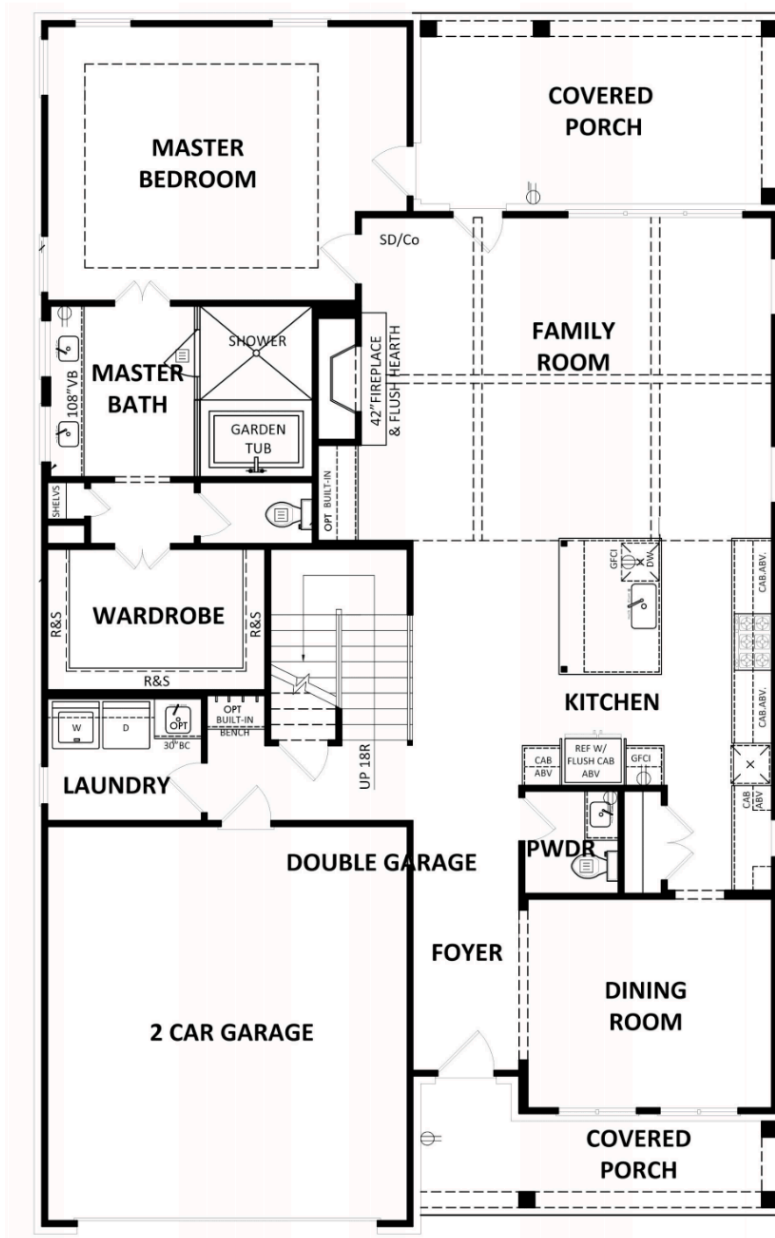

MELISSA  
PROMENADE RIDGE

SHOWN IN OPTIONAL  
ELEVATION B

4 Beds  
4.5 Baths  
3,034 Sq. Ft.

ELEVATION A

ELEVATION C

770-502-6230 | HeatherlandHomes.com

Prices, plans, elevations, square footage, specifications, materials, and included features are subject to change at any time without notice or obligation. Drawings, renderings, images, square footage, plans, elevations, features, colors and sizes are approximate and may vary from the actual homes built. © 2021 Tamra Wade Team of RE/MAX TRU (770) 502-6230. All rights reserved.

Revised 7-5-22

**RE/MAX** TRU  
— POWERED BY —  
TAMRA WADE

MELISSA  
PROMENADE RIDGE

FIRST FLOOR

770-502-6230 | HeatherlandHomes.com

Prices, plans, elevations, square footage, specifications, materials, and included features are subject to change at any time without notice or obligation. Drawings, renderings, images, square footage, plans, elevations, features, colors and sizes are approximate and may vary from the actual homes built. © 2021 Tamra Wade Team of RE/MAX TRU (770) 502-6230. All rights reserved.

Revised 7-5-22

MELISSA  
PROMENADE RIDGE

SECOND FLOOR

770-502-6230 | HeatherlandHomes.com

Prices, plans, elevations, square footage, specifications, materials, and included features are subject to change at any time without notice or obligation. Drawings, renderings, images, square footage, plans, elevations, features, colors and sizes are approximate and may vary from the actual homes built. © 2021 Tamra Wade Team of RE/MAX TRU (770) 502-6230. All rights reserved.