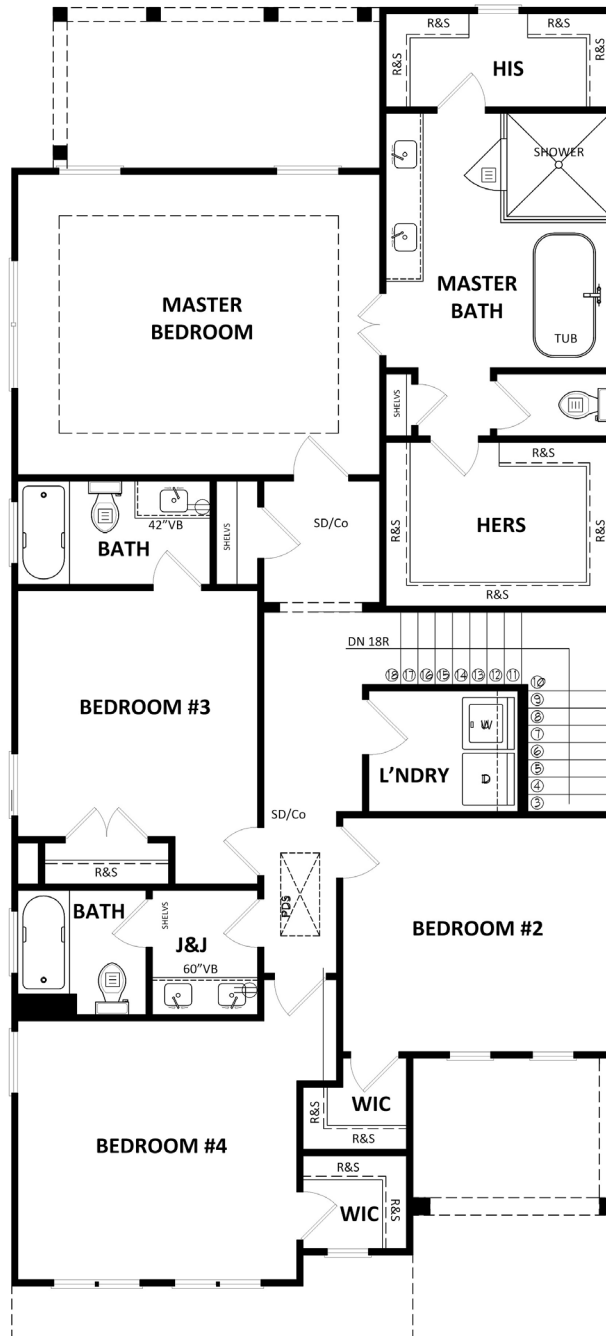

4 BEDROOM
3.5 BATHROOM
2,676 SQ FT

Whitney

PROMENADE AT THE SQUARE | FLOORPLAN

Prices, plans, elevations, square footage, specifications, materials, and included features are subject to change at any time without notice or obligation. Drawings, renderings, images, square footage, plans, elevations, features, colors and sizes are approximate and may vary from the actual homes built. © 2019 Tamra Wade Team of RE/MAX TRU (770) 502-6232. All rights reserved.

Second Floor Plan W/ Opt.
Master Covered Porch

Prices, plans, elevations, square footage, specifications, materials, and included features are subject to change at any time without notice or obligation. Drawings, renderings, images, square footage, plans, elevations, features, colors and sizes are approximate and may vary from the actual homes built. © 2019 Tamra Wade Team of RE/MAX TRU (770) 502-6232. All rights reserved.

Revised 9-4-19

Whitney

PROMENADE AT THE SQUARE | FLOORPLAN

First Floor

Prices, plans, elevations, square footage, specifications, materials, and included features are subject to change at any time without notice or obligation. Drawings, renderings, images, square footage, plans, elevations, features, colors and sizes are approximate and may vary from the actual homes built. © 2019 Tamra Wade Team of RE/MAX TRU (770) 502-6232. All rights reserved.

Revised 9-4-19

Sales Center: 770•502•6230 | HeatherlandHomes.com

Whitney

PROMENADE AT THE SQUARE | FLOORPLAN

Second Floor

Prices, plans, elevations, square footage, specifications, materials, and included features are subject to change at any time without notice or obligation. Drawings, renderings, images, square footage, plans, elevations, features, colors and sizes are approximate and may vary from the actual homes built. © 2019 Tamra Wade Team of RE/MAX TRU (770) 502-6232. All rights reserved.