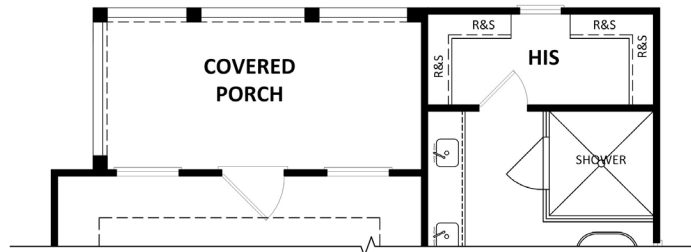

4 BEDROOM
3.5 BATHROOM
2,676 SQ FT

Whitney

PROMENADE AT THE SQUARE | FLOORPLAN

Prices, plans, elevations, square footage, specifications, materials, and included features are subject to change at any time without notice or obligation. Drawings, renderings, images, square footage, plans, elevations, features, colors and sizes are approximate and may vary from the actual homes built. © 2019 Tamra Wade Team of RE/MAX TRU (770) 502-6232. All rights reserved.

Second Floor Plan W/ Opt.
Master Covered Porch

Prices, plans, elevations, square footage, specifications, materials, and included features are subject to change at any time without notice or obligation. Drawings, renderings, images, square footage, plans, elevations, features, colors and sizes are approximate and may vary from the actual homes built. © 2019 Tamra Wade Team of RE/MAX TRU (770) 502-6232. All rights reserved.

Revised 9-4-19

Whitney

PROMENADE AT THE SQUARE | FLOORPLAN

First Floor

Prices, plans, elevations, square footage, specifications, materials, and included features are subject to change at any time without notice or obligation. Drawings, renderings, images, square footage, plans, elevations, features, colors and sizes are approximate and may vary from the actual homes built. © 2019 Tamra Wade Team of RE/MAX TRU (770) 502-6232. All rights reserved.