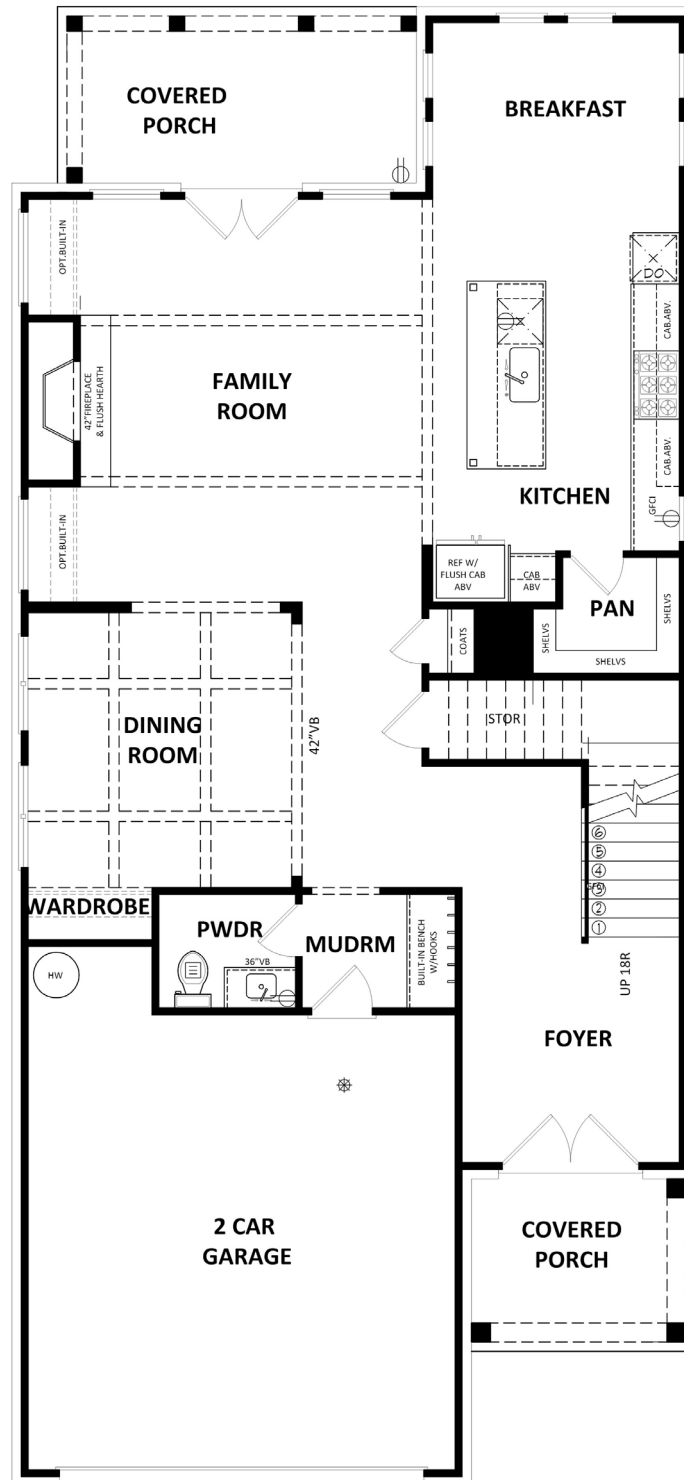

4 BEDROOM
3.5 BATHROOM
2,676 SQ FT

Whitney

PROMENADE AT THE SQUARE | FLOORPLAN

Prices, plans, elevations, square footage, specifications, materials, and included features are subject to change at any time without notice or obligation. Drawings, renderings, images, square footage, plans, elevations, features, colors and sizes are approximate and may vary from the actual homes built. © 2019 Tamra Wade Team of RE/MAX TRU (770) 502-6232. All rights reserved.

Second Floor Plan W/ Opt.
Master Covered Porch

Prices, plans, elevations, square footage, specifications, materials, and included features are subject to change at any time without notice or obligation. Drawings, renderings, images, square footage, plans, elevations, features, colors and sizes are approximate and may vary from the actual homes built. © 2019 Tamra Wade Team of RE/MAX TRU (770) 502-6232. All rights reserved.

Revised 9-4-19

Whitney

PROMENADE AT THE SQUARE | FLOORPLAN

First Floor

Prices, plans, elevations, square footage, specifications, materials, and included features are subject to change at any time without notice or obligation. Drawings, renderings, images, square footage, plans, elevations, features, colors and sizes are approximate and may vary from the actual homes built. © 2019 Tamra Wade Team of RE/MAX TRU (770) 502-6232. All rights reserved.

Revised 9-4-19

Sales Center: 770•502•6230 | HeatherlandHomes.com

Whitney

PROMENADE AT THE SQUARE | FLOORPLAN

Second Floor

Prices, plans, elevations, square footage, specifications, materials, and included features are subject to change at any time without notice or obligation. Drawings, renderings, images, square footage, plans, elevations, features, colors and sizes are approximate and may vary from the actual homes built. © 2019 Tamra Wade Team of RE/MAX TRU (770) 502-6232. All rights reserved.